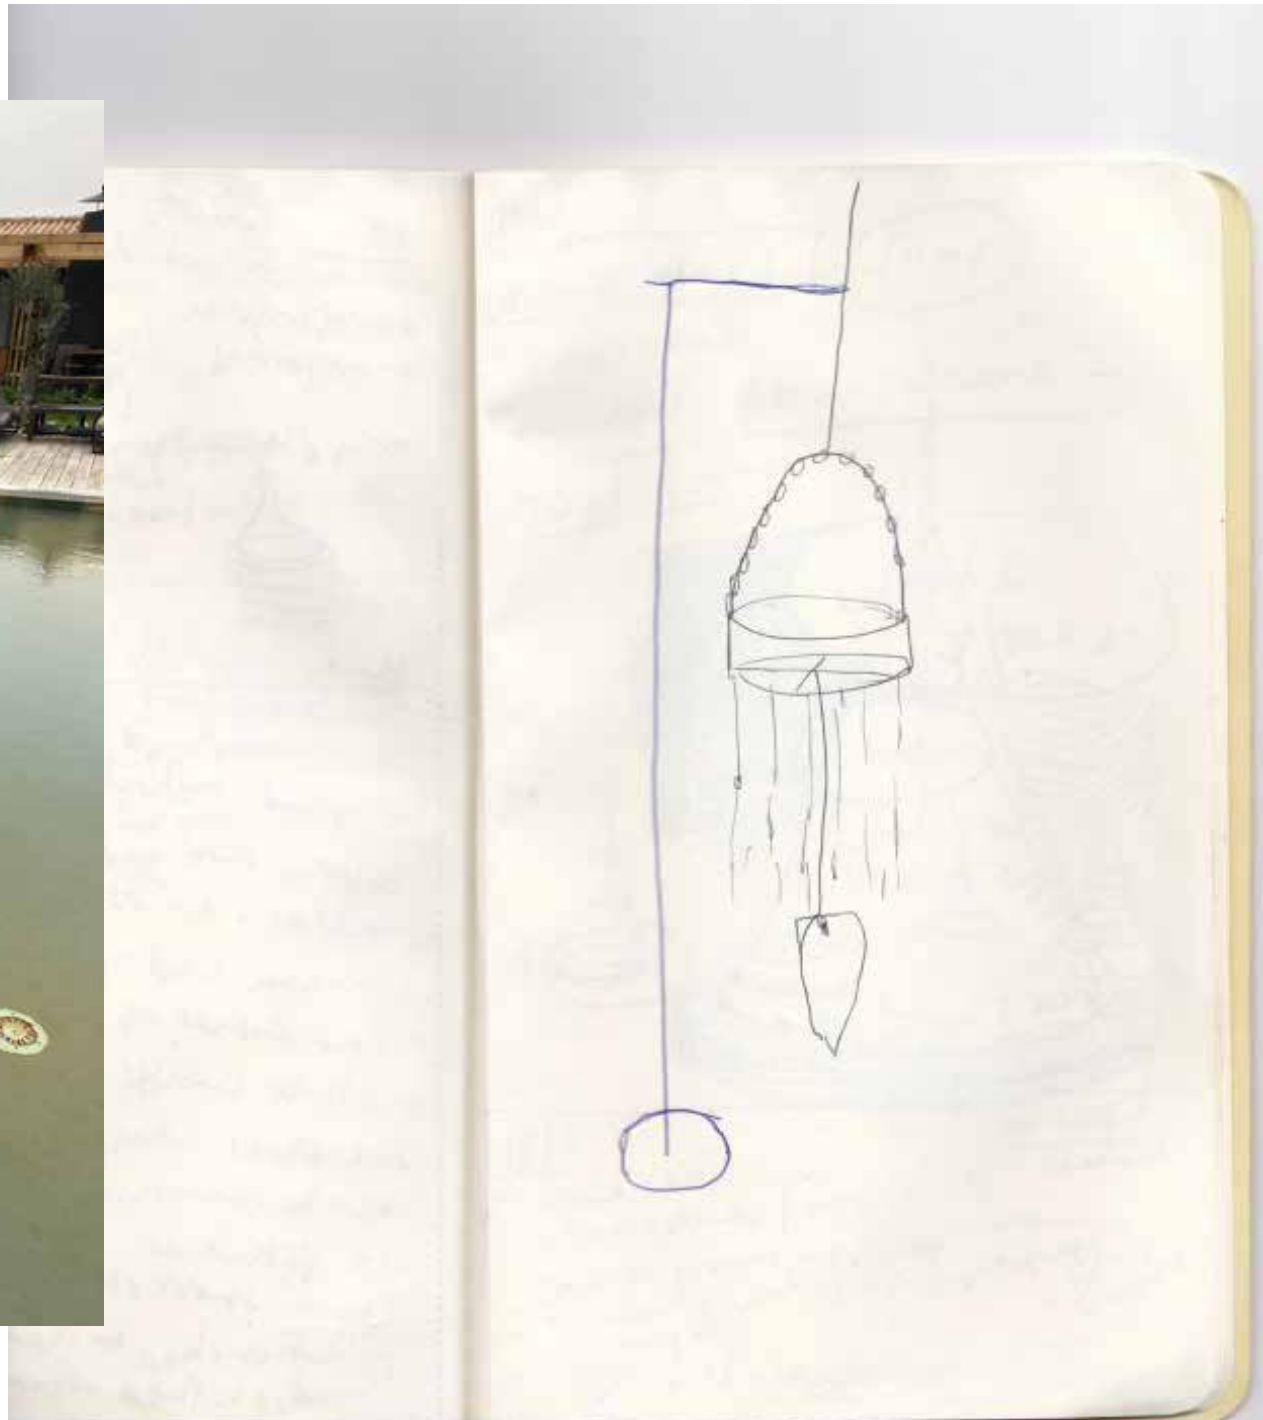

ARCHIPELAGO

by Portland

Doll house ...
[pinterest.com](https://www.pinterest.com)

Melody Jane Dolls House Lighthouse ..
[amazon.co.uk](https://www.amazon.co.uk)

Pin on Dollhouse miniatures
[pinterest.com](https://www.pinterest.com)

Sketch of 'Archipelago' installation, by Nic Evans

Dollhouse Designs for 'Archipelago' sculpture

The production of dollhouses and the miniature are a way to make life and the world around us safe and controllable. In these uncertain times Portlanders feel drawn to these playful representations of a civilized, Utopian world, and decided to build a large sculptural dollhouse together. As Portland is an island, all our ideas and designs for a dollhouse came together to form a jumble of an archipelago. Topped with our signature lighthouse to warn off approaching vessels, our sculpture will show our individual and composite worlds enmeshed together.

Transparent roof
for light transmission

p-shape flag
round corners

Portland.

Interaction, introspection, publication.

@portportlandland
portportlandland@gmail.com
www.portportlandland.com